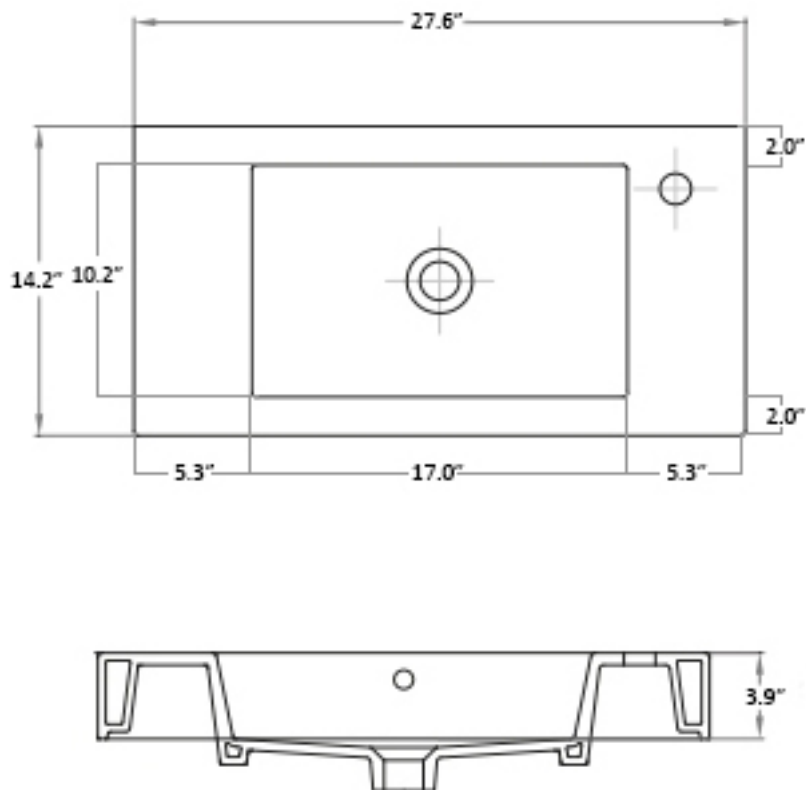

Collection Minimal	Model Minimal 4054	Dimensions Metric <i>1 inch = 2.54 cm</i> <i>1 inch = 25.4 mm</i>	 1051 Lea Drive - Collegeville, PA 19426 Tel. 215 513 9400 - Fax 610 831 0215 www.ws bathcollections.com - info@ws bathcollectins.com
------------------------------	--------------------------------	--	---

Features

- 27.6" (700 mm) x 14.2" (360 mm) x 3.9" (100 mm)
- Ceramic
- Wall Mounted or Countertop (Vessel) Installation
- With Overflow
- Includes Mounting Hardware

Collection
Minimal

Model |
Minimal 4054

Dimensions Metric

1 inch = 2.54 cm
1 inch = 25.4 mm

WS[®]
BATH
COLLECTIONS

1051 Lea Drive - Collegeville, PA 19426
Tel. 215 513 9400 - Fax 610 831 0215
www.ws bathcollections.com - info@ws bathcollections.com

MOUNTING HARDWARE

Wall-mount installation

Vessel/ countertop installation

Bolts

Silicone (*optional*)

Collection
Minimal

Model |
Minimal 4054

Dimensions Metric
1 inch = 2.54 cm
1 inch = 25.4 mm